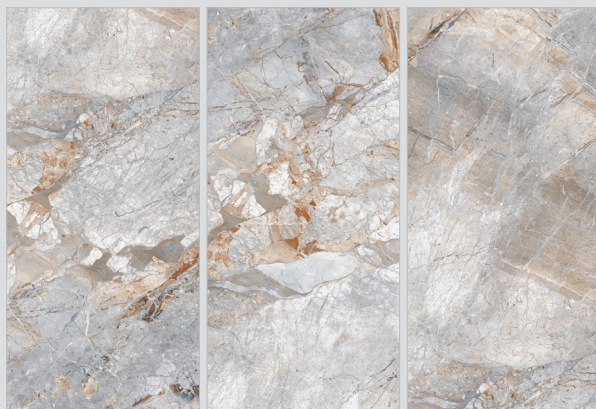

60x120 cm
GLOSSY
wall & floor tiles collection

I20601

I20606

I20610

Available Size in cm 60x60 ☐ 60x120 ☐