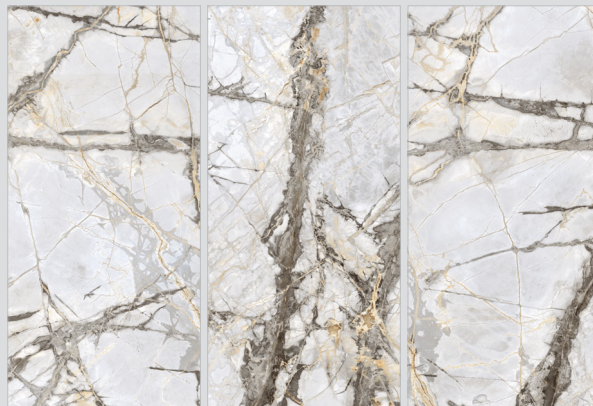

60x120 cm
GLOSSY
wall & floor tiles collection

120659

120660

120661

Available Size in cm 60x60 ☐ 60x120 ☐