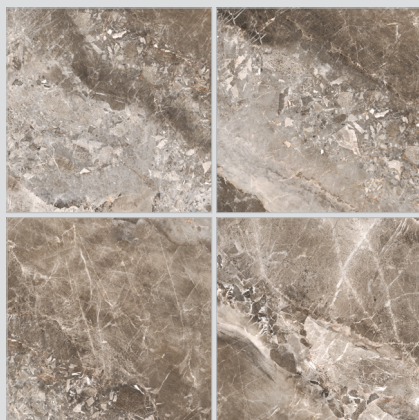

60x60 cm
GLOSSY
wall & floor tiles collection

661