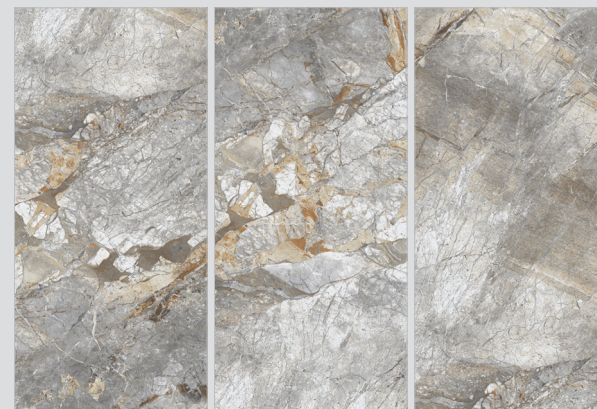

I20610

Available Size in cm 60x60 ☐ 60x120 ☐