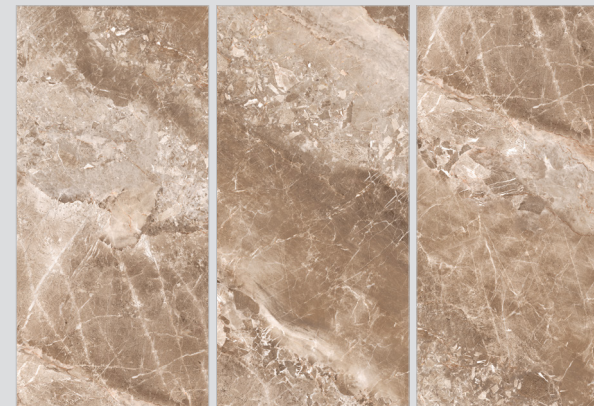

60x120 cm
GLOSSY
wall & floor tiles collection

120659

120660

120661

Available Size in cm 60x60 ☐ 60x120 ☐