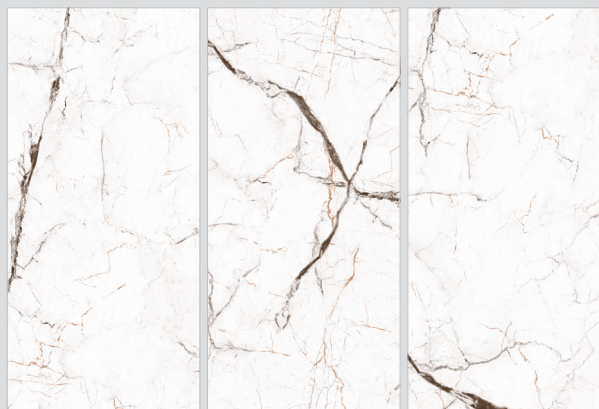

I20655

Available Size in cm 60x60 60x120

I20654

I20654

Ideallife.com.co

60x120 cm
GLOSSY
wall & floor tiles collection

120656

120657