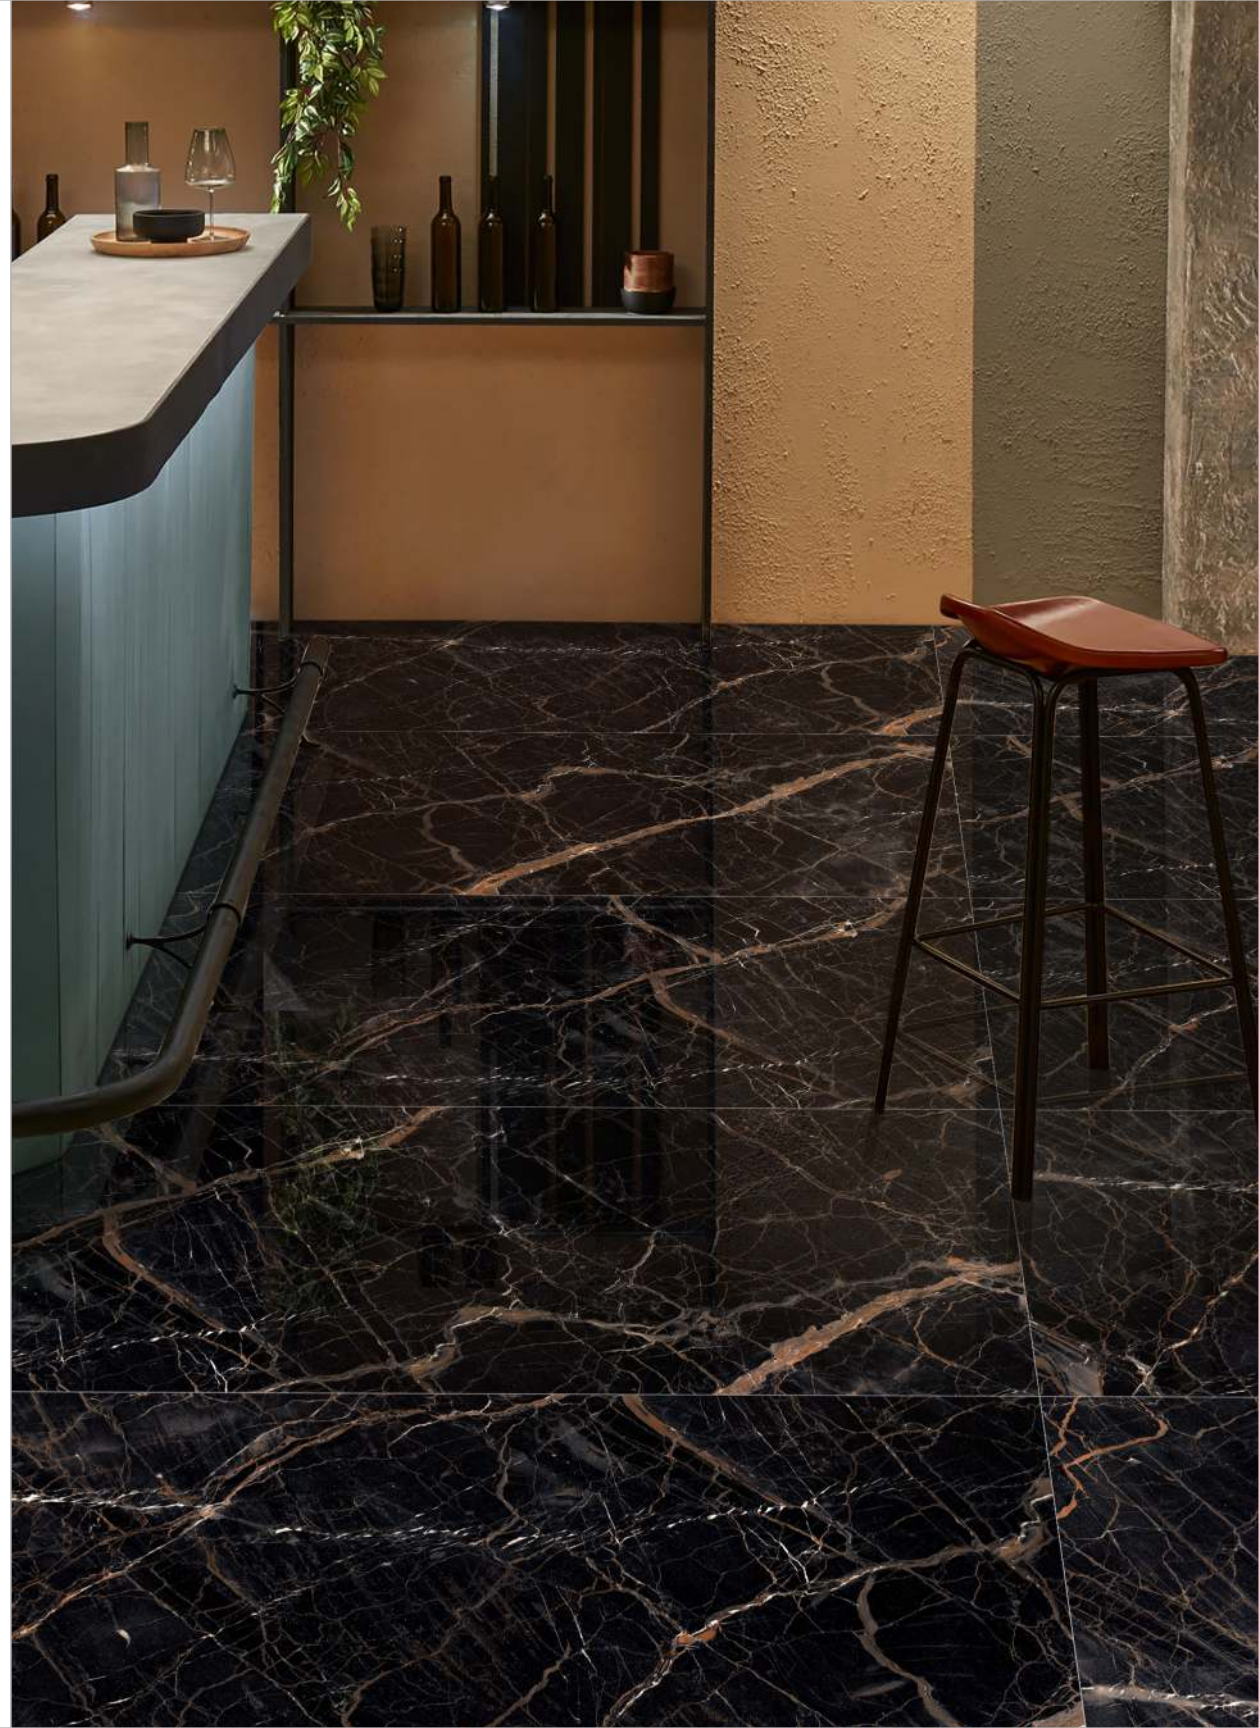

POLISHED
RANDOM: 4

800x1600mm

OVAL ONYX WHITE
800X1600mm

POLISHED
RANDOM: 4

800x1600mm

TORCELO BLACK
800X1600mm

HIGH GLOSS
RANDOM: 4

800x1600mm