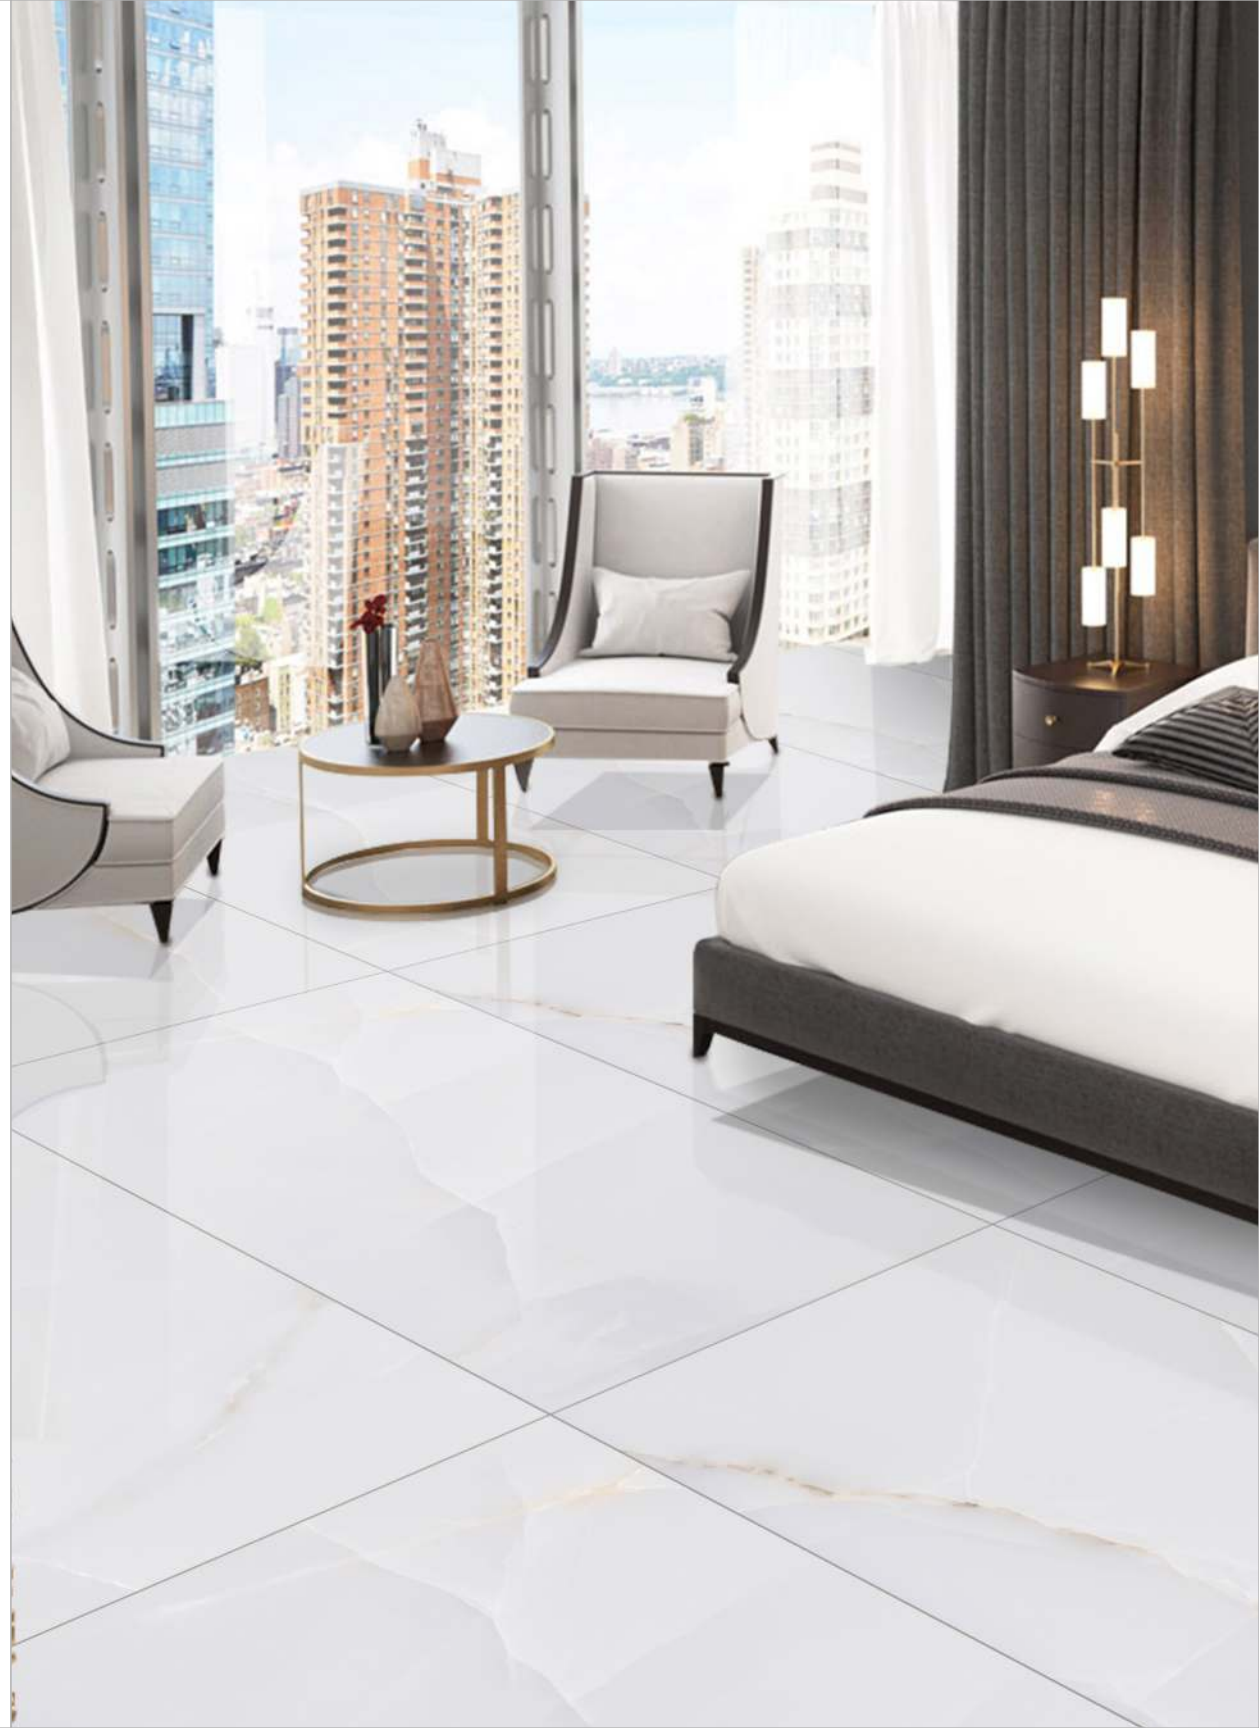

800x1600mm

ALABASTER GREY
800X1600mm

POLISHED
RANDOM: 3

800x1600mm

DOLOMITE BLANCO
800X1600mm

POLISHED
RANDOM: 5

800x1600mm

OVAL ONYX SNOW
800X1600mm

POLISHED
RANDOM: 4

800x1600mm

OVAL ONYX WHITE
800X1600mm

POLISHED
RANDOM: 4

800x1600mm

TORCELO BLACK
800X1600mm

HIGH GLOSS
RANDOM: 4

800x1600mm