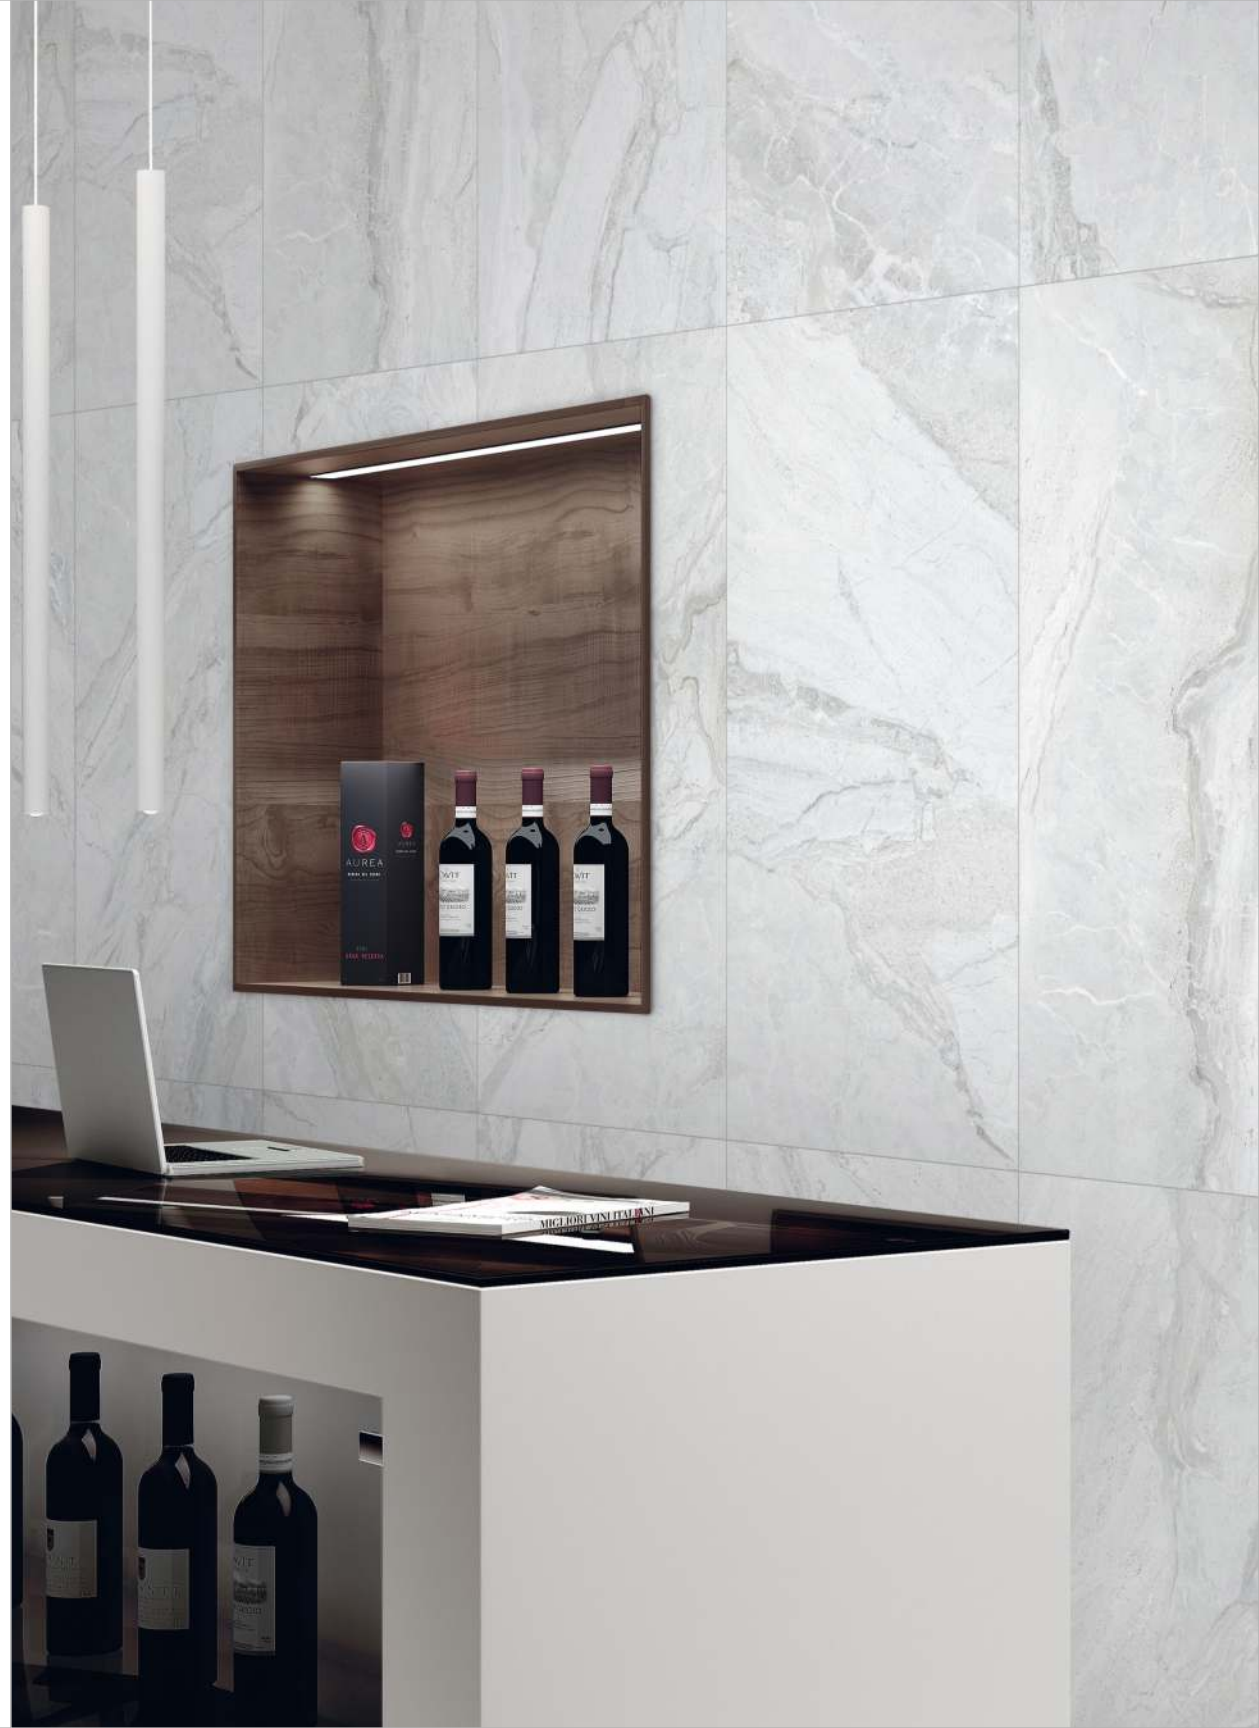

BEROIA
décor

AGNESINA BIANCO
600X1200mm

POLISHED
RANDOM: 8

600x1200mm

AGNESINA GRAPHITE
600X1200mm

POLISHED
RANDOM: 8

600x1200mm

AGNESINA CREMA
600X1200mm