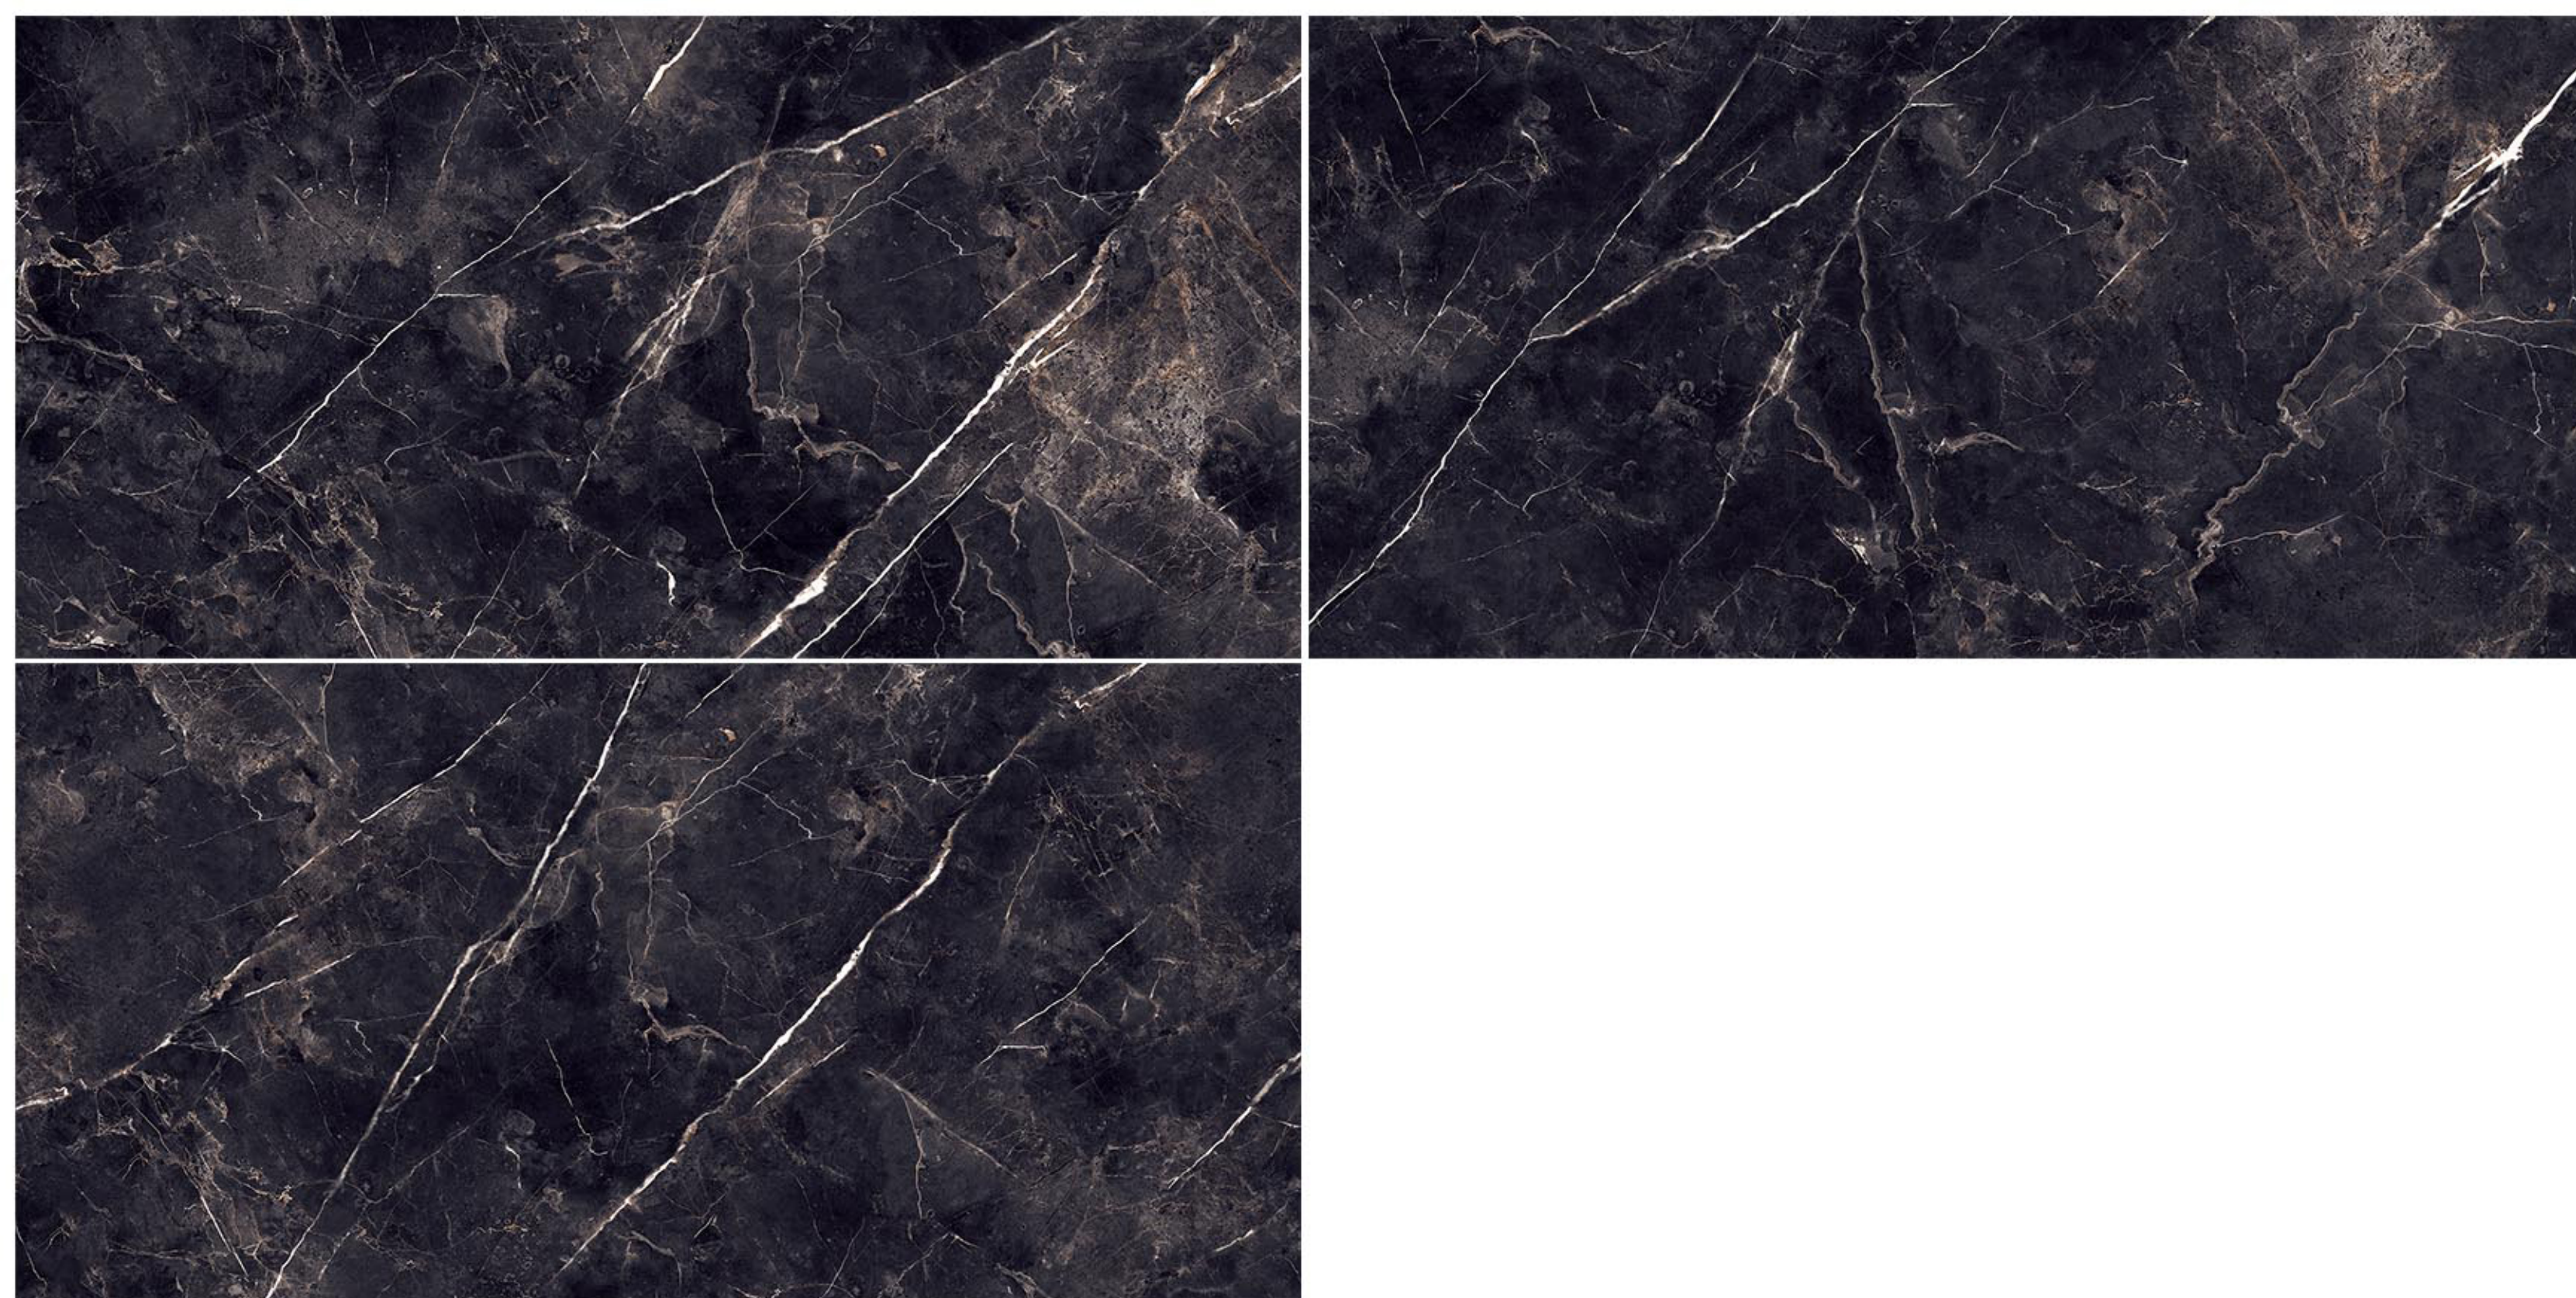

GAYRO-BLACK

HIGH GLOSSY

60x120

BMIL12030HG

MRE-1735

BMIL12033HG

60x120

HIGH GLOSSY