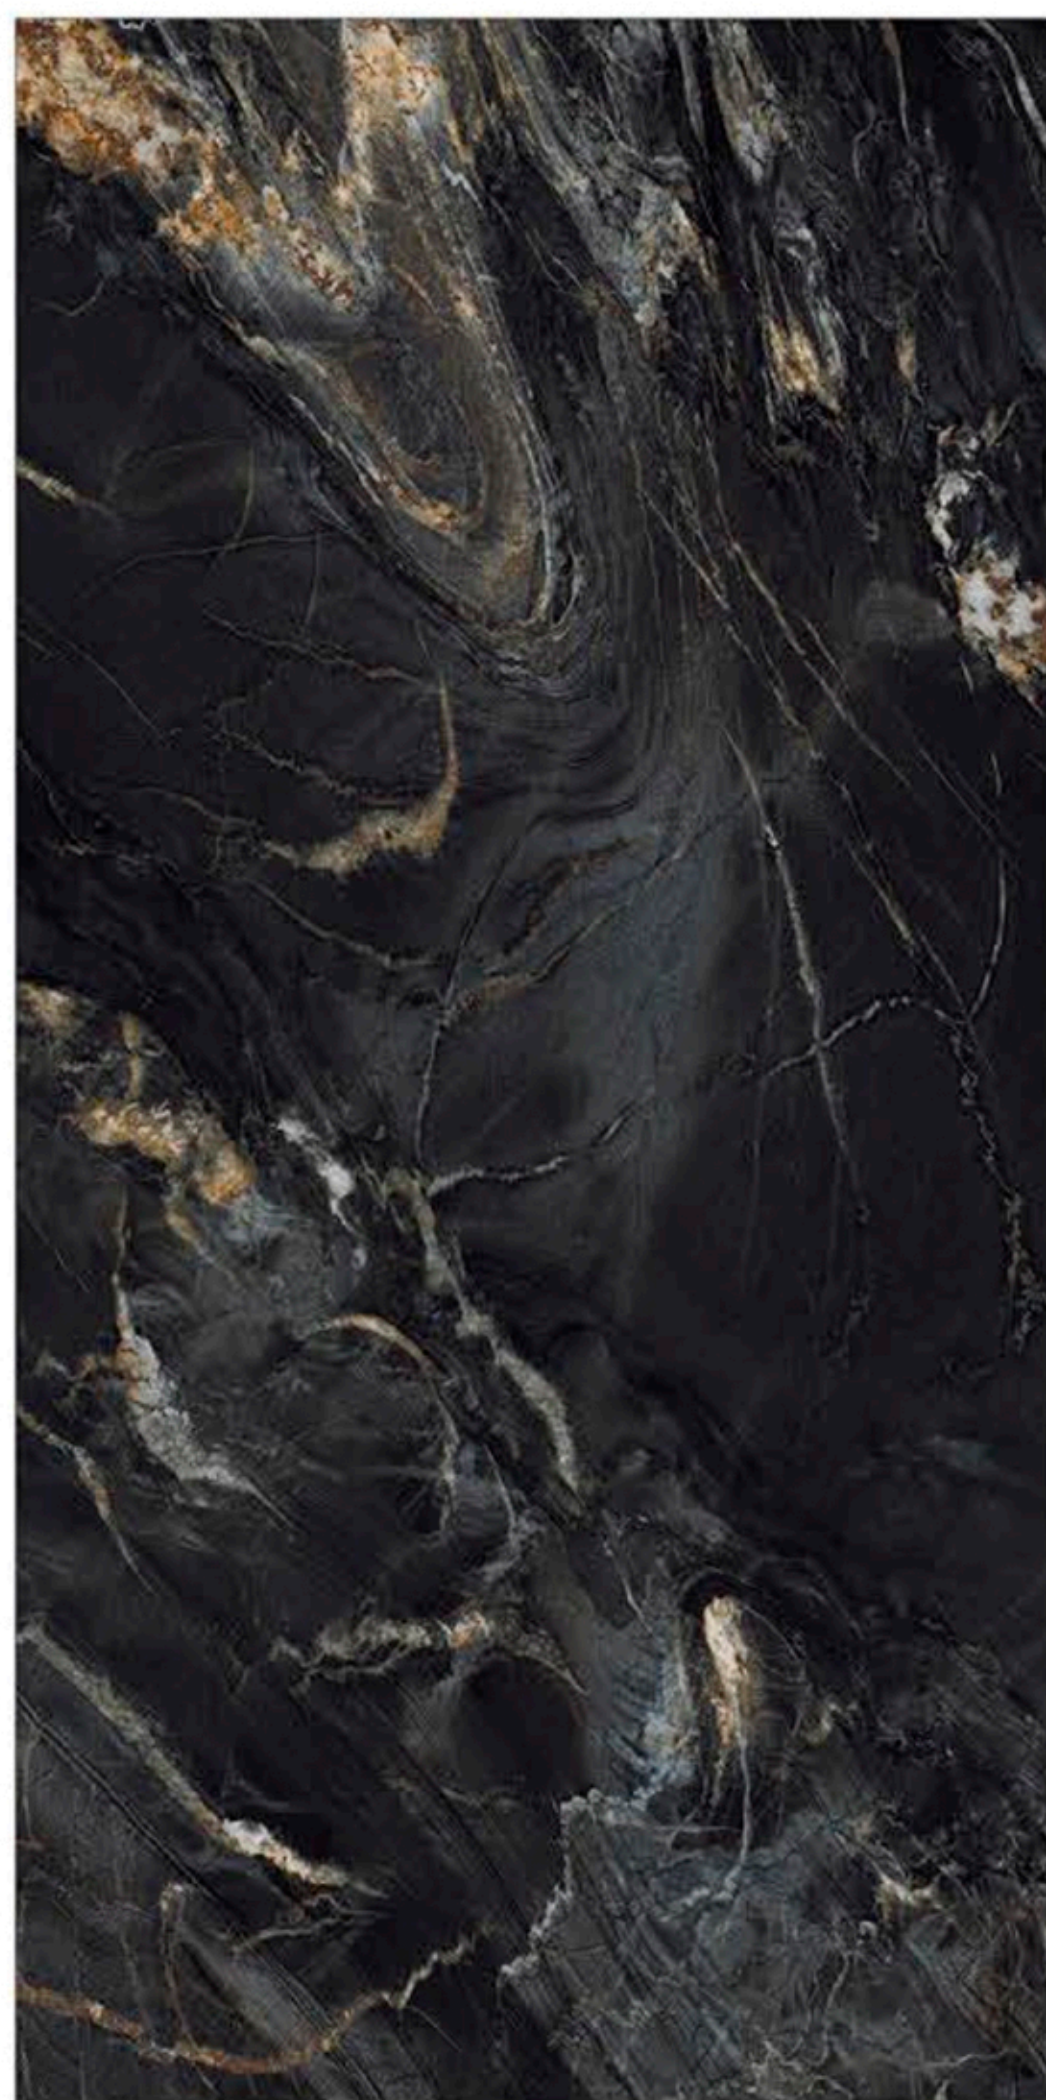

VERCEAN GREY

60x120

BMIL12010

BEROIA
models

HIGH GLOSSY

BLACK RIVER

60x120

BMIL12027HG