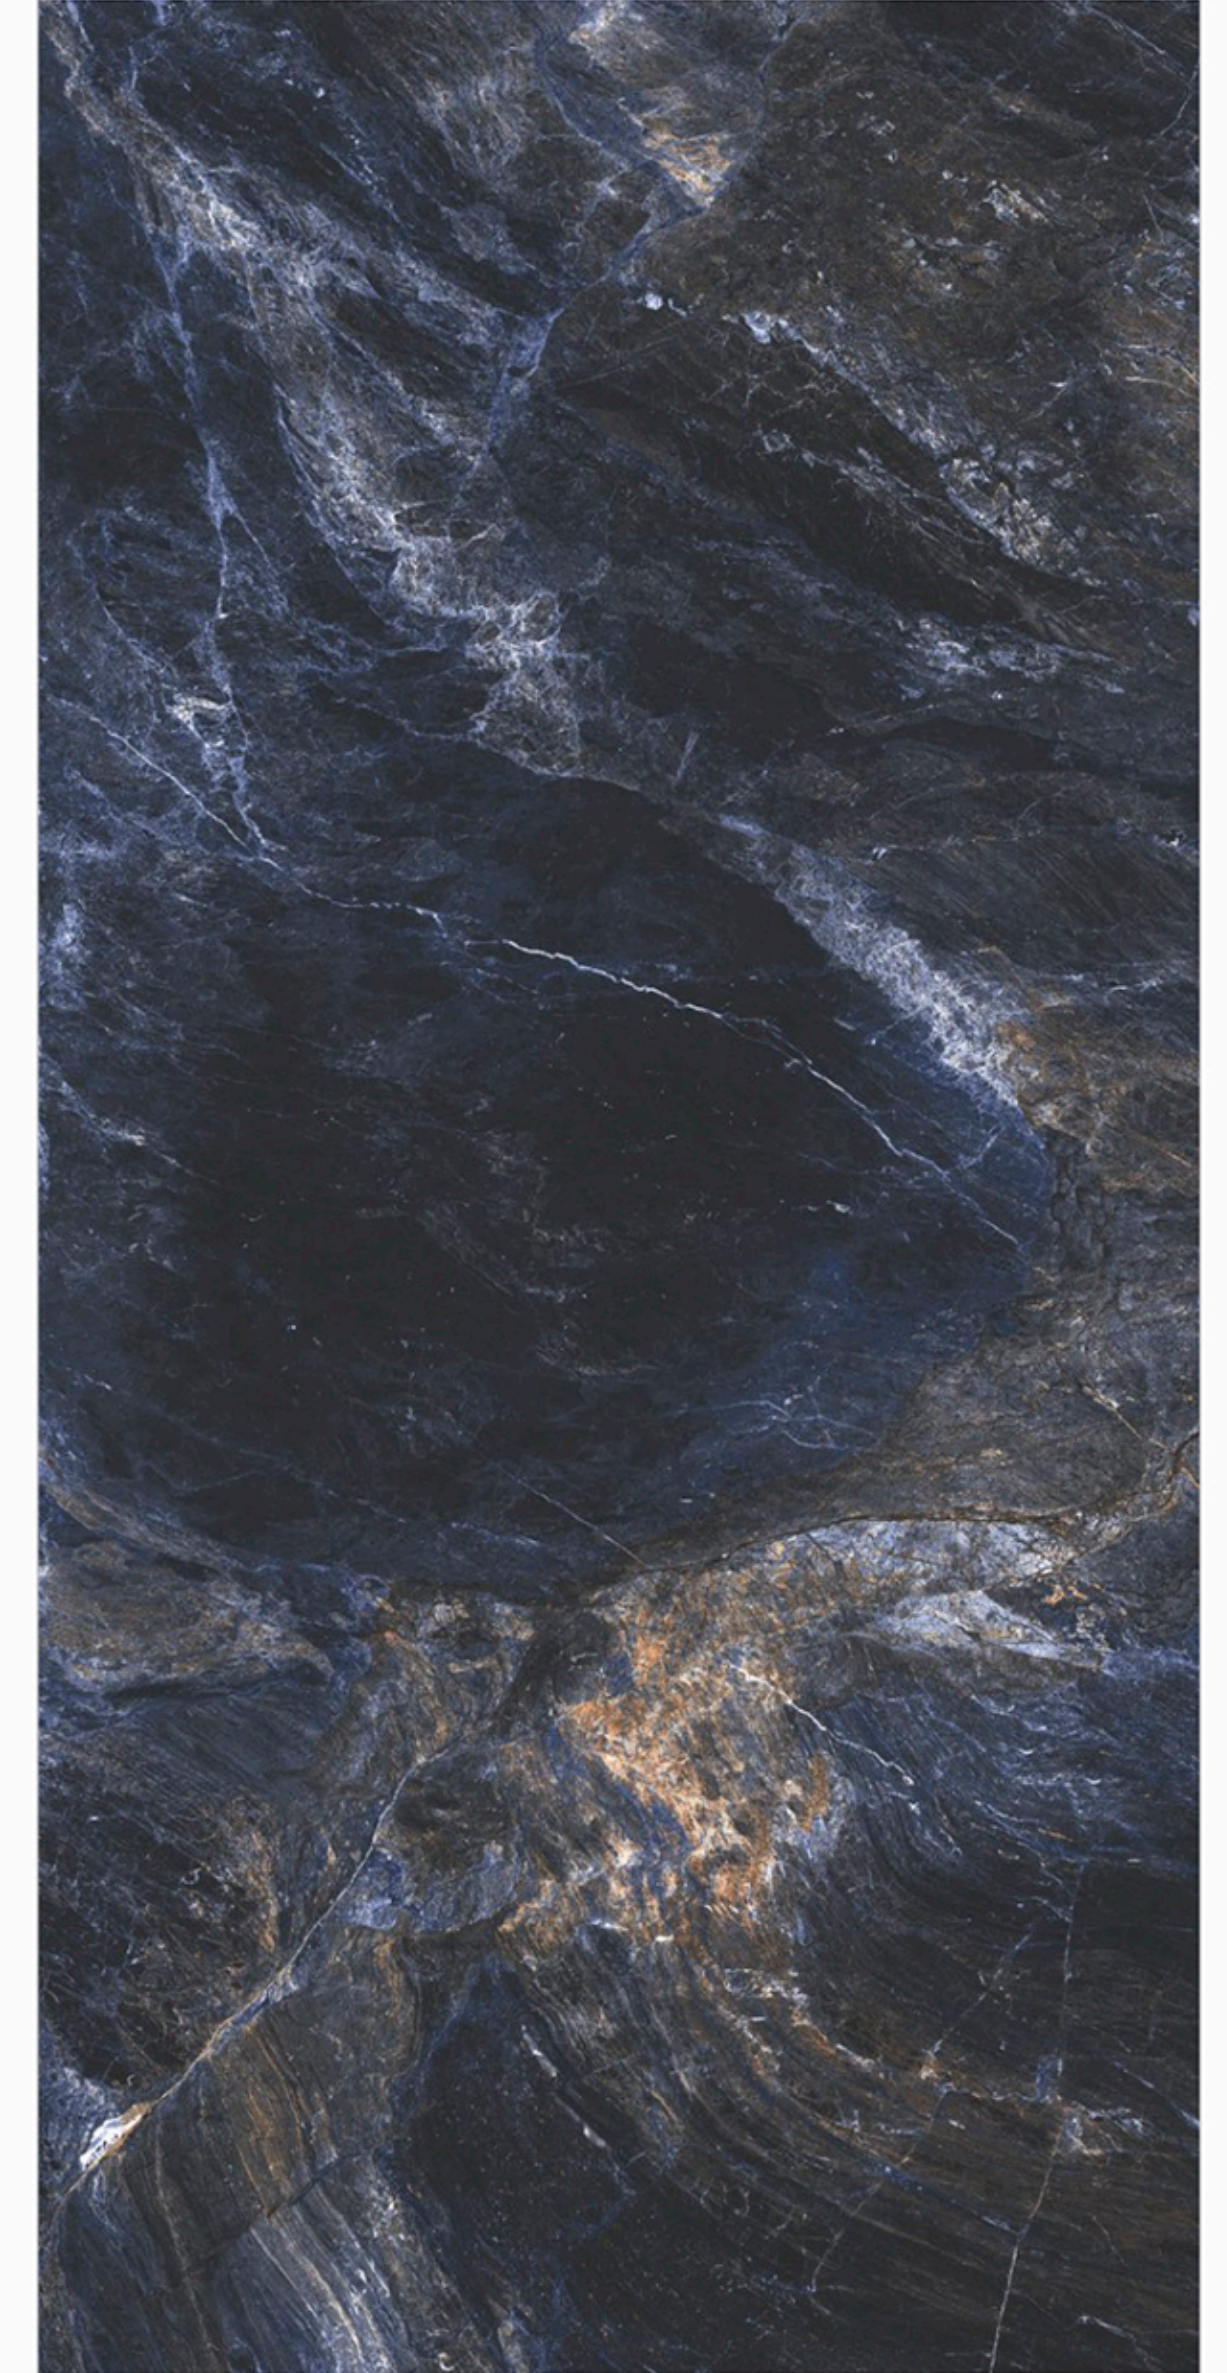

BEROIA
models

SAPPHIRE BLUE

HIGH GLOSSY