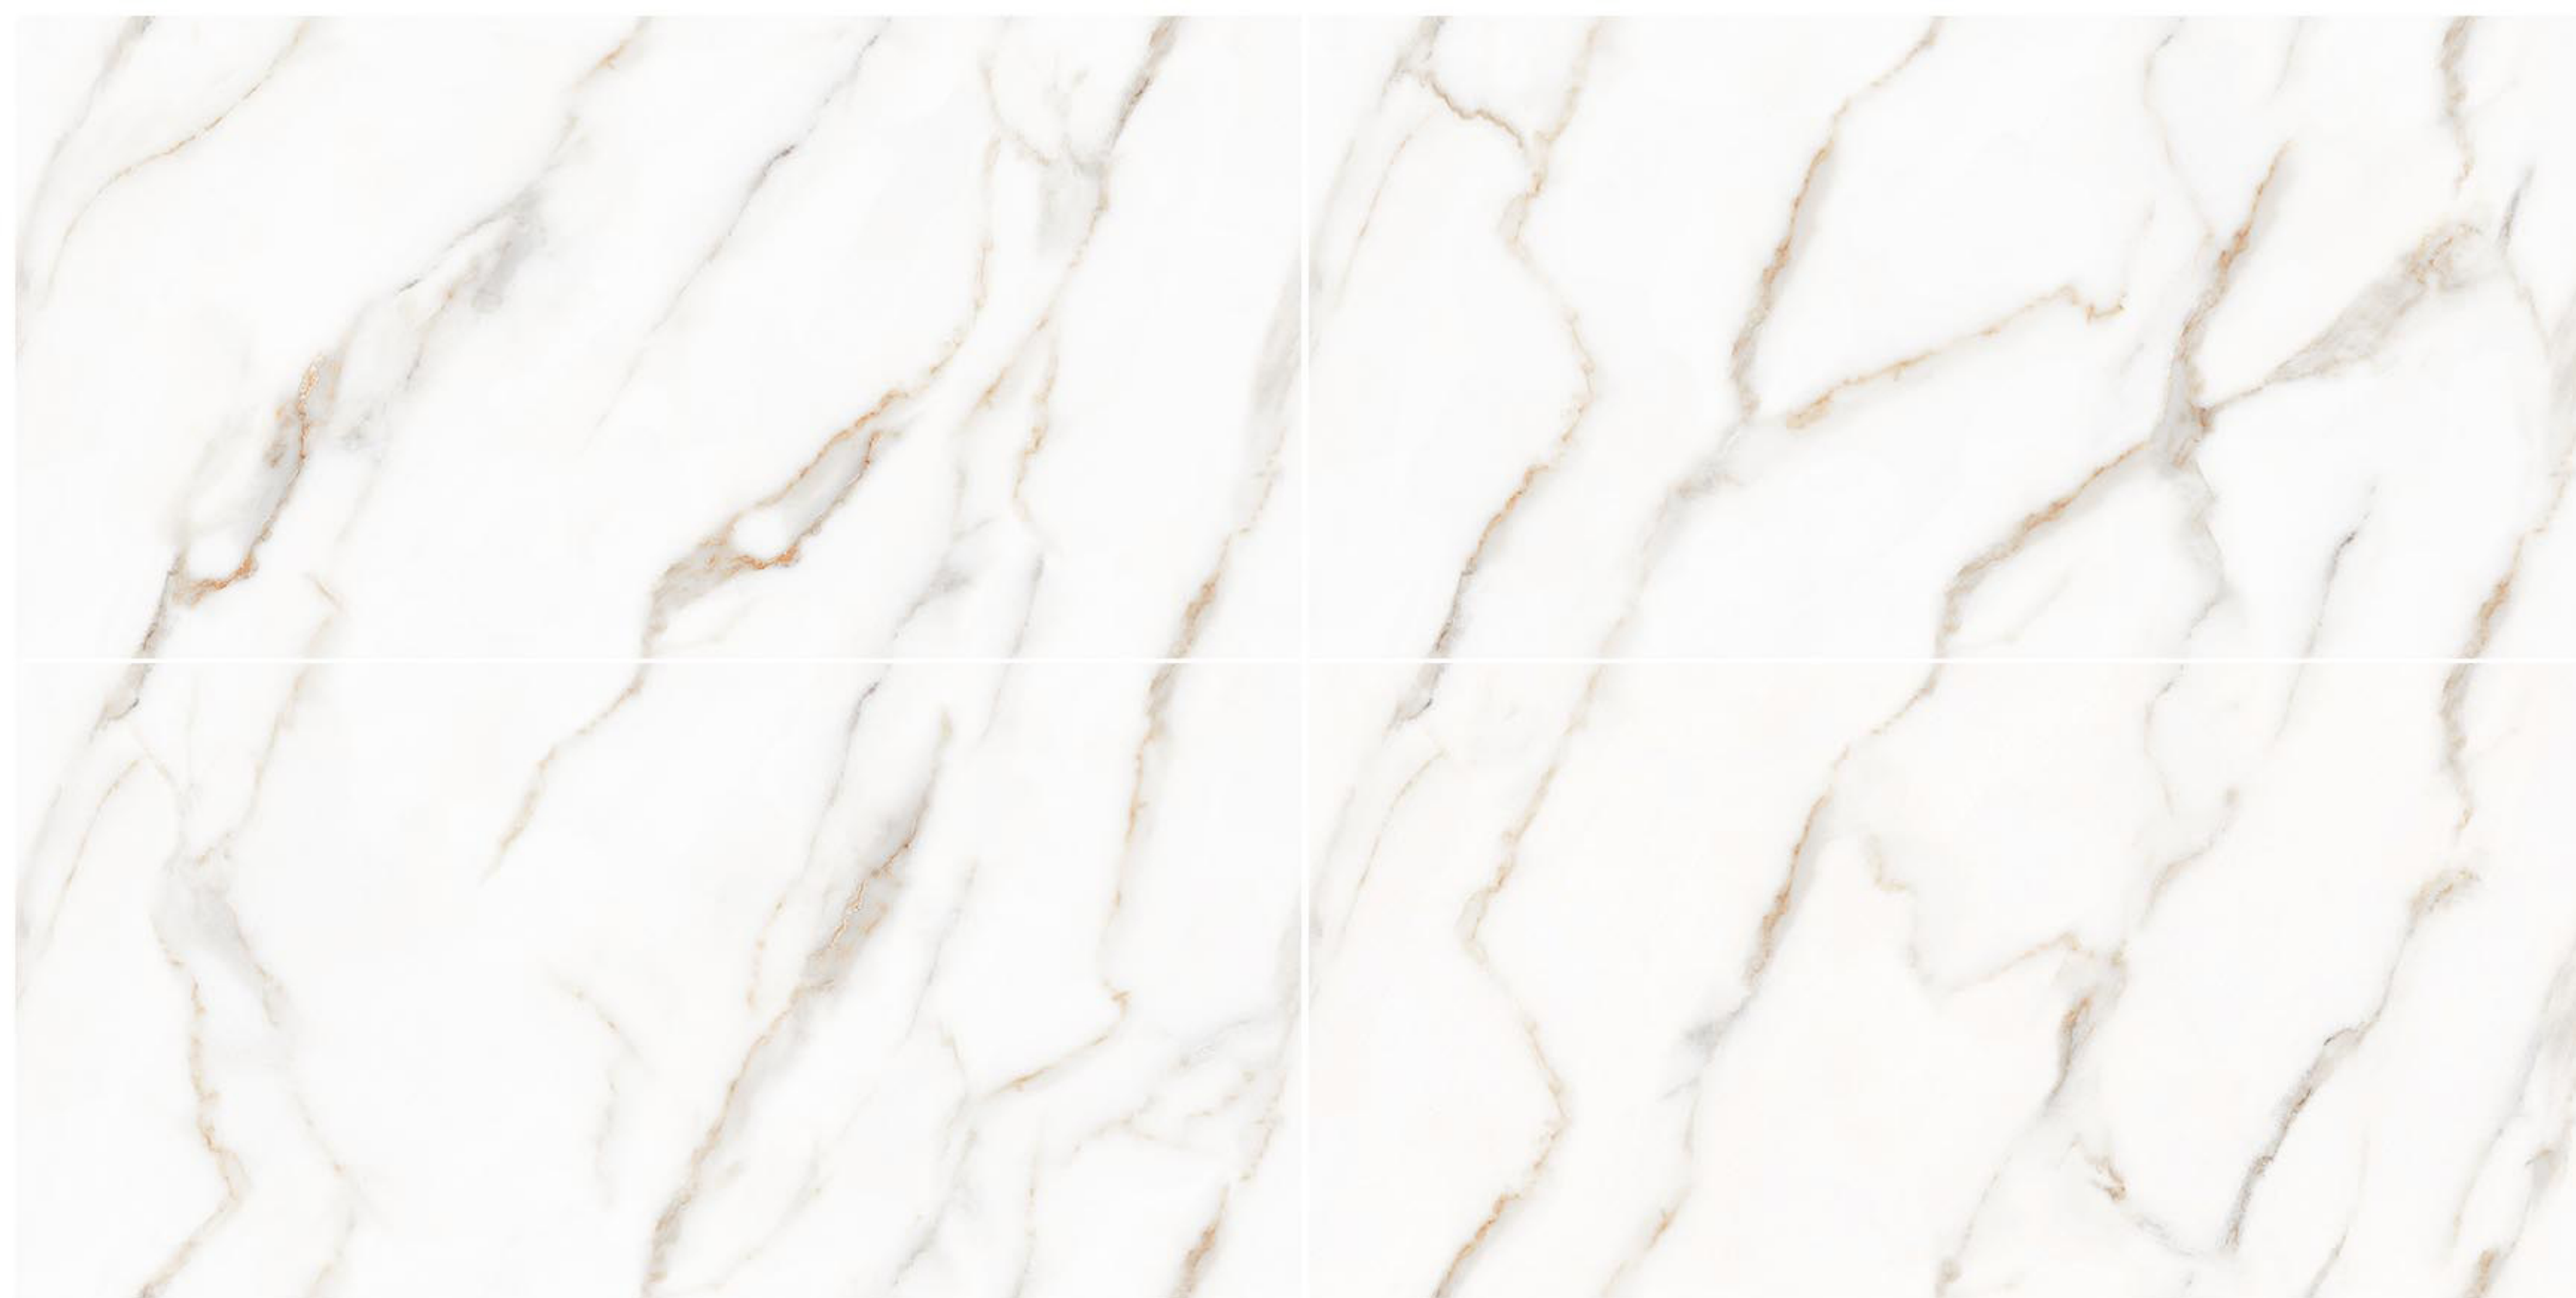

LUMINA-CALACTTA

PGVT

60x120

BMIL12014