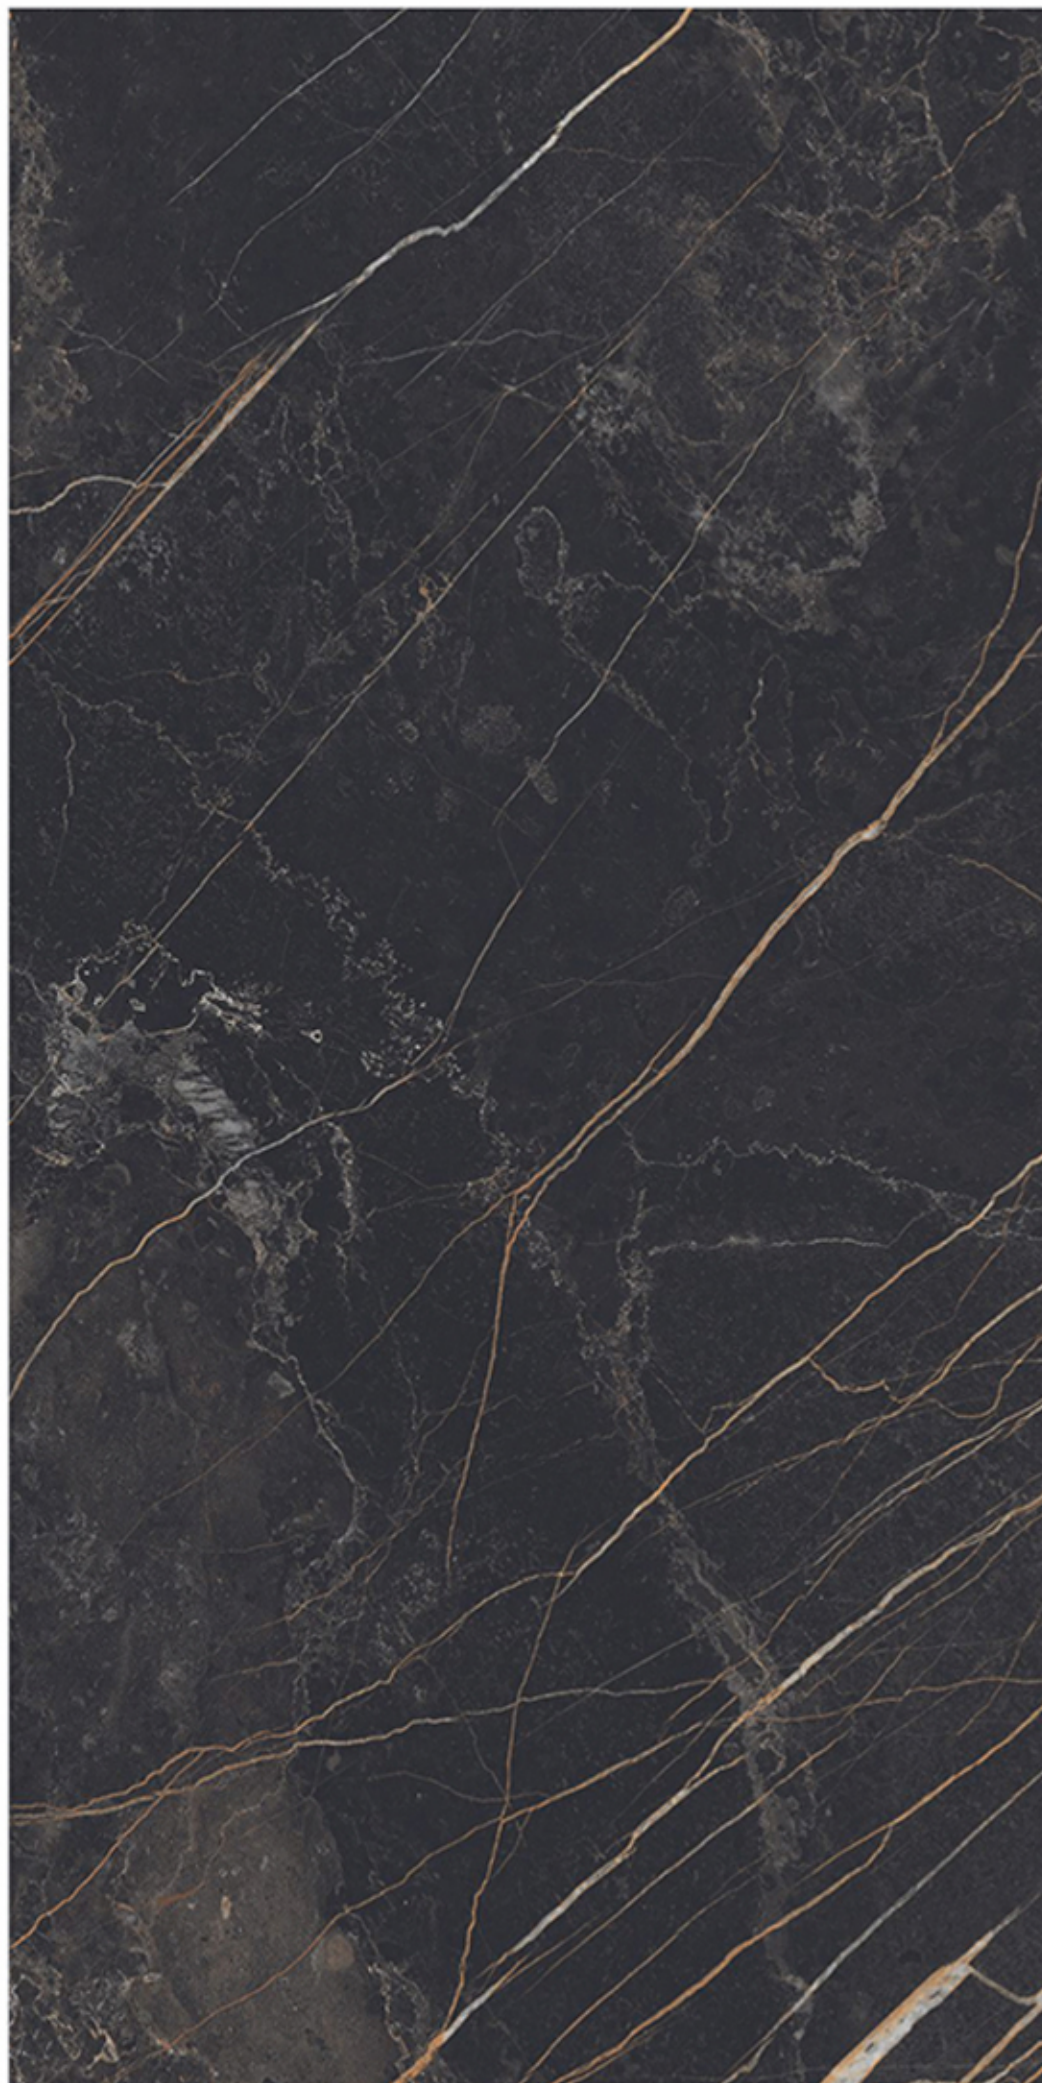

BEROIA
models

HIGH GLOSSY

SAINT LAURENT PULIDO

60x120

BMIL12007HG

WACOM

HIGH GLOSSY

60x120