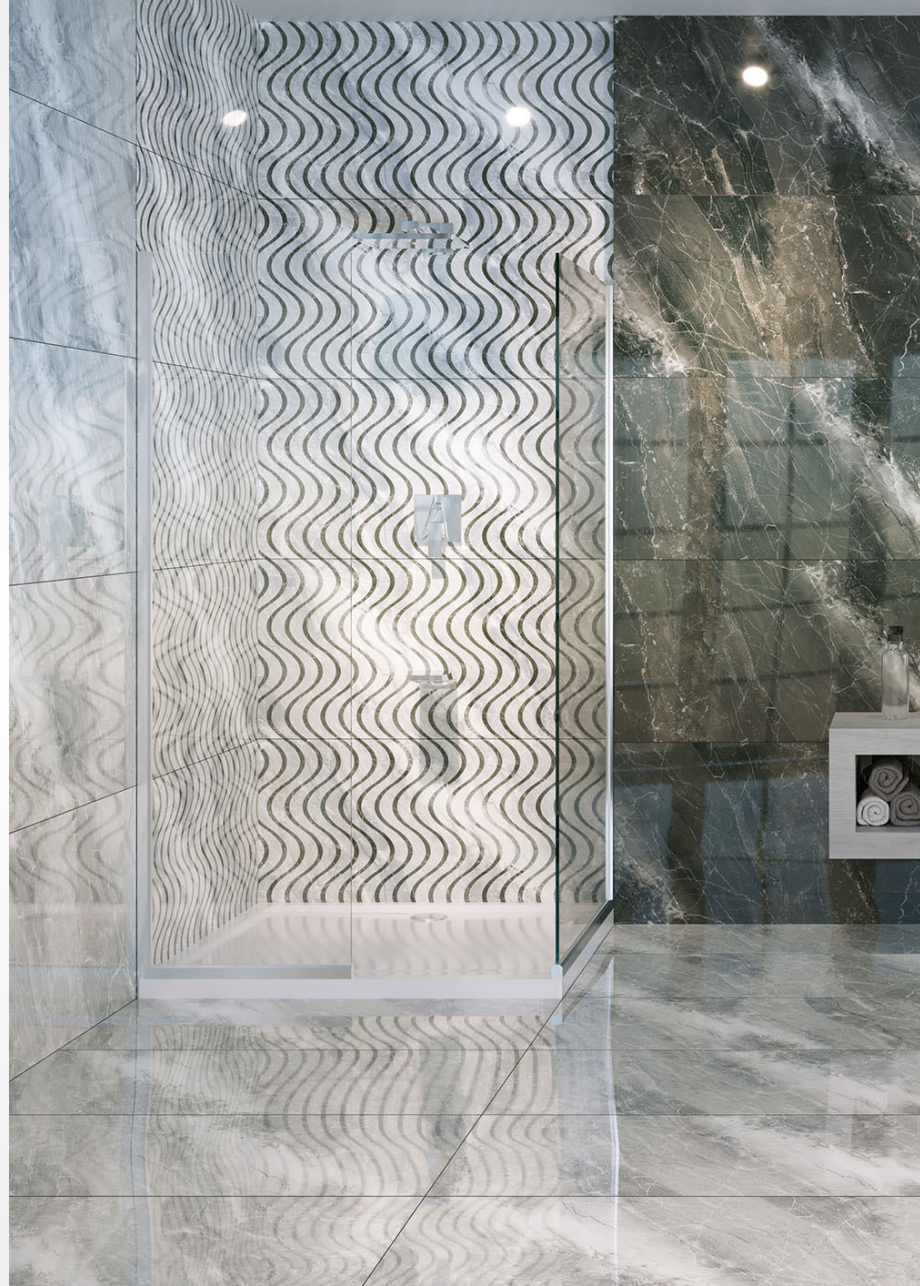

High Glossy  
1200x600mm

LAURENT  
High Glossy  
1200x600mm

VIVA MINK

High Glossy  
1200x600mm

VEZUV MINK

High Glossy  
1200x600mm

SIRIUS BEIGE  
High Glossy  
1200x600mm

VEZUV BEIGE

Glossy  
1200x600mm

VEZUV DARK GREY  
High Glossy  
1200x600mm

VIVA GREY  
Glossy  
1200x600mm

SIRIUS GREY  
Glossy  
1200x600mm

RAIN GREY  
Glossy  
1200x600mm

ARCH  
Glossy  
1200x600mm

MASSA  
Glossy  
1200x600mm

VENATO WHITE  
Glossy  
1200x600mm

ARTIC  
Glossy  
1200x600mm

ESPINA  
Glossy  
1200x600mm

VIVA BONE  
Glossy  
1200x600mm

POLARIS WHITE  
Glossy  
1200x600mm

MARMO GOLD  
Glossy  
1200x600mm

VENATO GREY  
Glossy  
1200x600mm