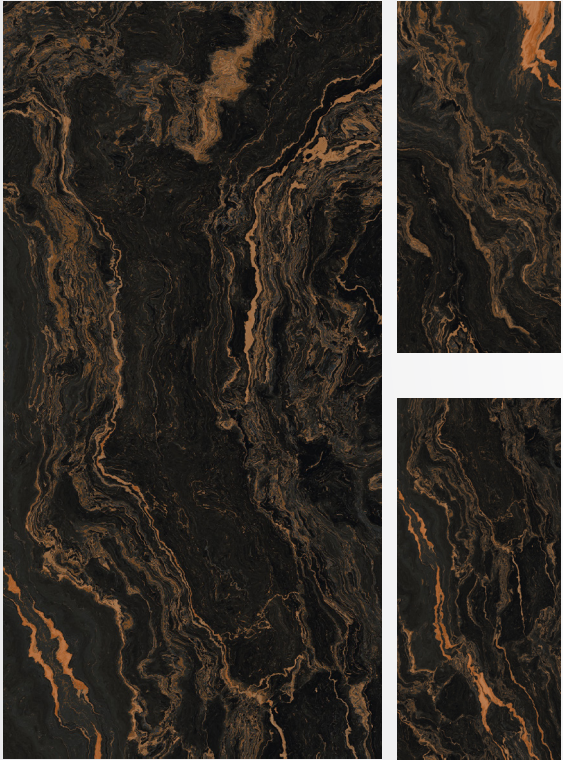

with superior features 60\*120 A set of Turkish tiles

ORION BLACK

High Glossy  
1200x600mm

OMEGA GOLD

High Glossy  
1200x600mm

**POLARIS BLACK**

High Glossy  
1200x600mm

**NERO BLACK**

High Glossy  
1200x600mm

LAURENT  
High Glossy  
1200x600mm

VIVA MINK

High Glossy  
1200x600mm

VEZUV MINK

High Glossy  
1200x600mm

SIRIUS BEIGE  
High Glossy  
1200x600mm

VEZUV BEIGE

Glossy  
1200x600mm

VEZUV DARK GREY  
High Glossy  
1200x600mm

VIVA GREY  
Glossy  
1200x600mm

SIRIUS GREY  
Glossy  
1200x600mm

RAIN GREY  
Glossy  
1200x600mm

ARCH  
Glossy  
1200x600mm

MASSA  
Glossy  
1200x600mm