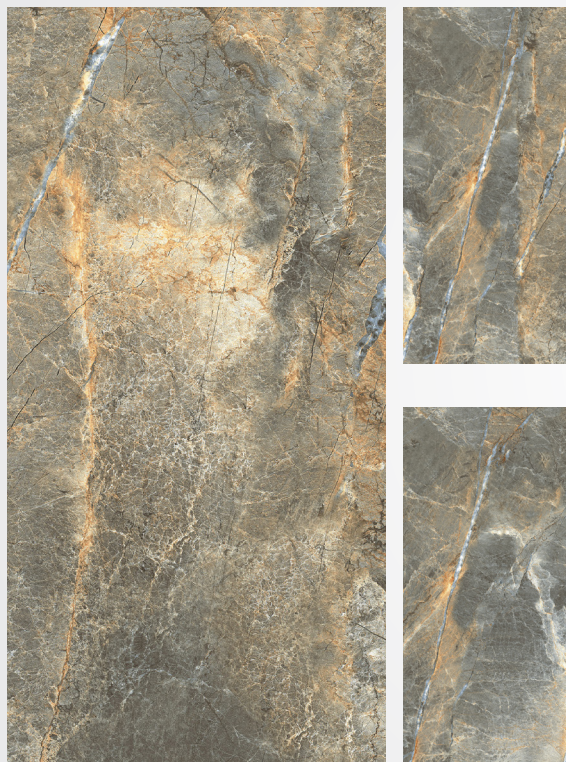

High Glossy  
1200x600mm

LAURENT  
High Glossy  
1200x600mm

VIVA MINK

High Glossy  
1200x600mm

VEZUV MINK

High Glossy  
1200x600mm

SIRIUS BEIGE  
High Glossy  
1200x600mm

VEZUV BEIGE

Glossy  
1200x600mm

VEZUV DARK GREY  
High Glossy  
1200x600mm

VIVA GREY  
Glossy  
1200x600mm

SIRIUS GREY  
Glossy  
1200x600mm

RAIN GREY  
Glossy  
1200x600mm

ARCH  
Glossy  
1200x600mm

MASSA  
Glossy  
1200x600mm