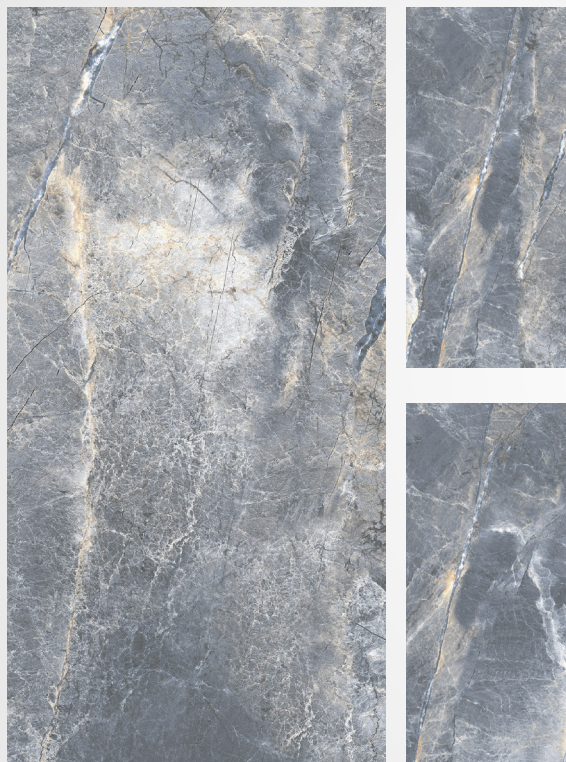

High Glossy  
1200x600mm

LAURENT  
High Glossy  
1200x600mm

VIVA MINK

High Glossy  
1200x600mm

VEZUV MINK

High Glossy  
1200x600mm

SIRIUS BEIGE  
High Glossy  
1200x600mm

VEZUV BEIGE

Glossy  
1200x600mm

VEZUV DARK GREY  
High Glossy  
1200x600mm

VIVA GREY  
Glossy  
1200x600mm

SIRIUS GREY  
Glossy  
1200x600mm

RAIN GREY  
Glossy  
1200x600mm

ARCH  
Glossy  
1200x600mm

MASSA  
Glossy  
1200x600mm