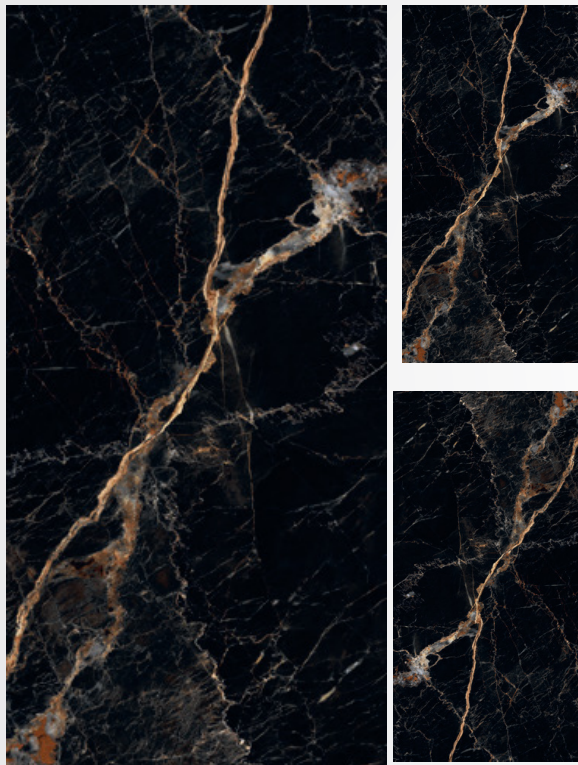

with superior features 60\*120 A set of Turkish tiles

ORION BLACK

High Glossy  
1200x600mm

OMEGA GOLD

High Glossy  
1200x600mm

**POLARIS BLACK**

High Glossy  
1200x600mm

**NERO BLACK**