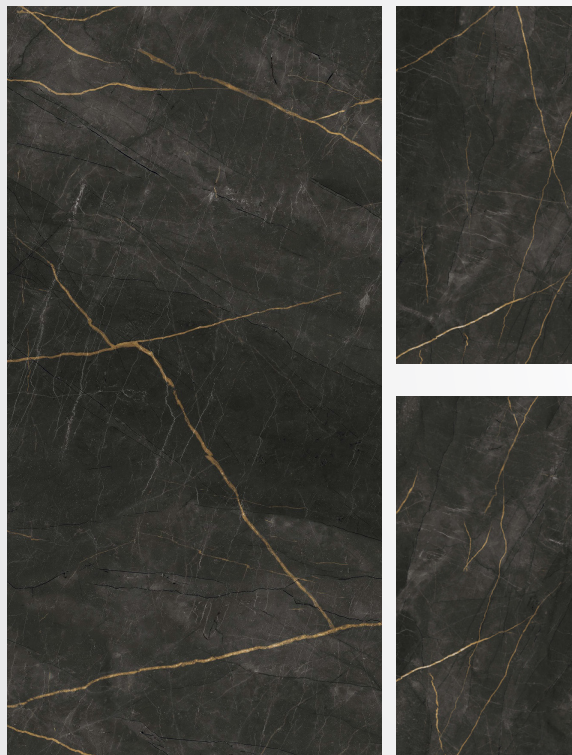

with superior features 60\*120 A set of Turkish tiles

ORION BLACK

High Glossy  
1200x600mm

OMEGA GOLD

High Glossy  
1200x600mm

**POLARIS BLACK**

High Glossy  
1200x600mm

**NERO BLACK**

High Glossy  
1200x600mm

LAURENT  
High Glossy  
1200x600mm

VIVA MINK

High Glossy  
1200x600mm

VEZUV MINK

High Glossy  
1200x600mm

SIRIUS BEIGE  
High Glossy  
1200x600mm

VEZUV BEIGE