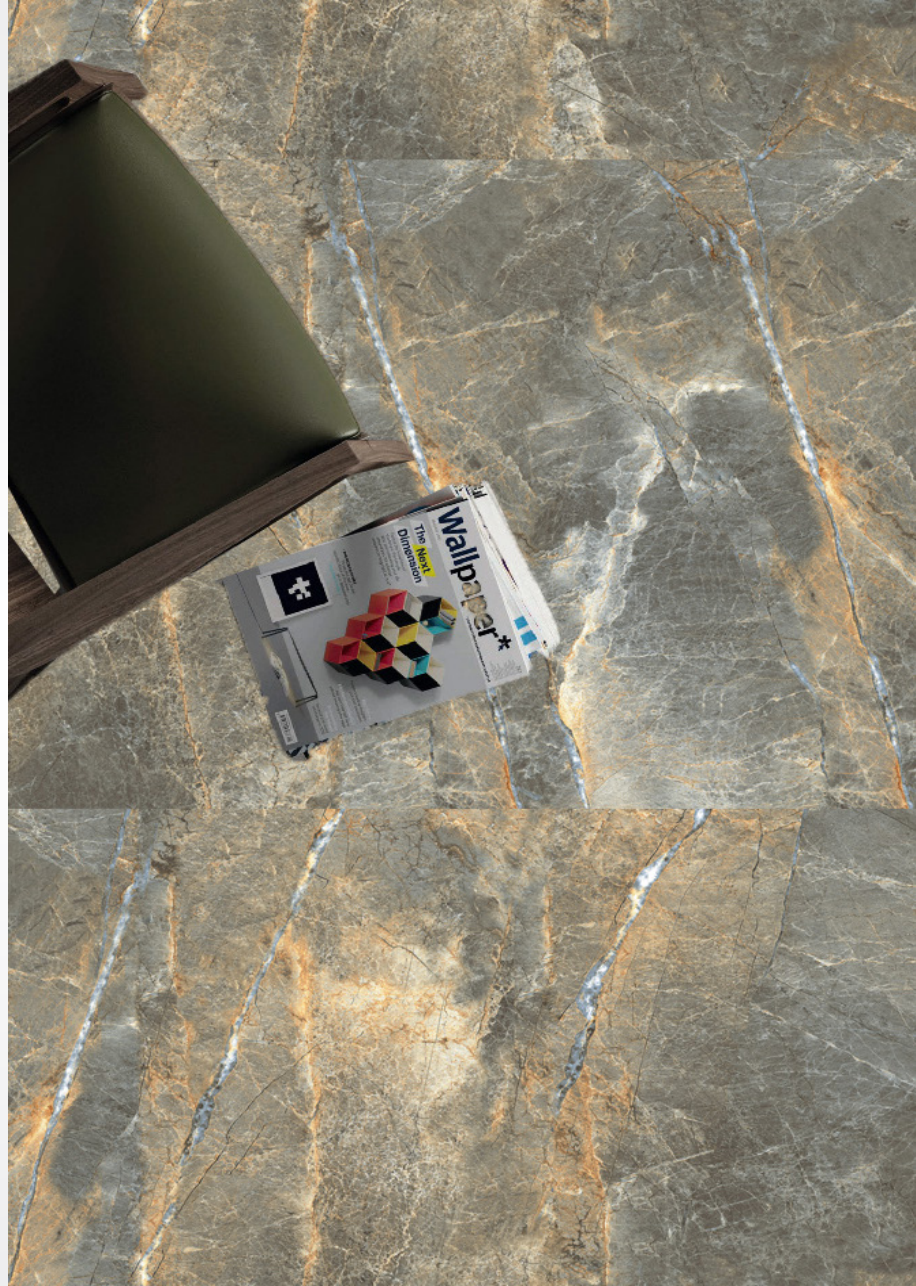

High Glossy  
1200x600mm

LAURENT  
High Glossy  
1200x600mm

VIVA MINK

High Glossy  
1200x600mm

VEZUV MINK

High Glossy  
1200x600mm

SIRIUS BEIGE  
High Glossy  
1200x600mm

VEZUV BEIGE

Glossy  
1200x600mm

VEZUV DARK GREY  
High Glossy  
1200x600mm

VIVA GREY  
Glossy  
1200x600mm

SIRIUS GREY  
Glossy  
1200x600mm

RAIN GREY  
Glossy  
1200x600mm

ARCH  
Glossy  
1200x600mm

MASSA  
Glossy  
1200x600mm